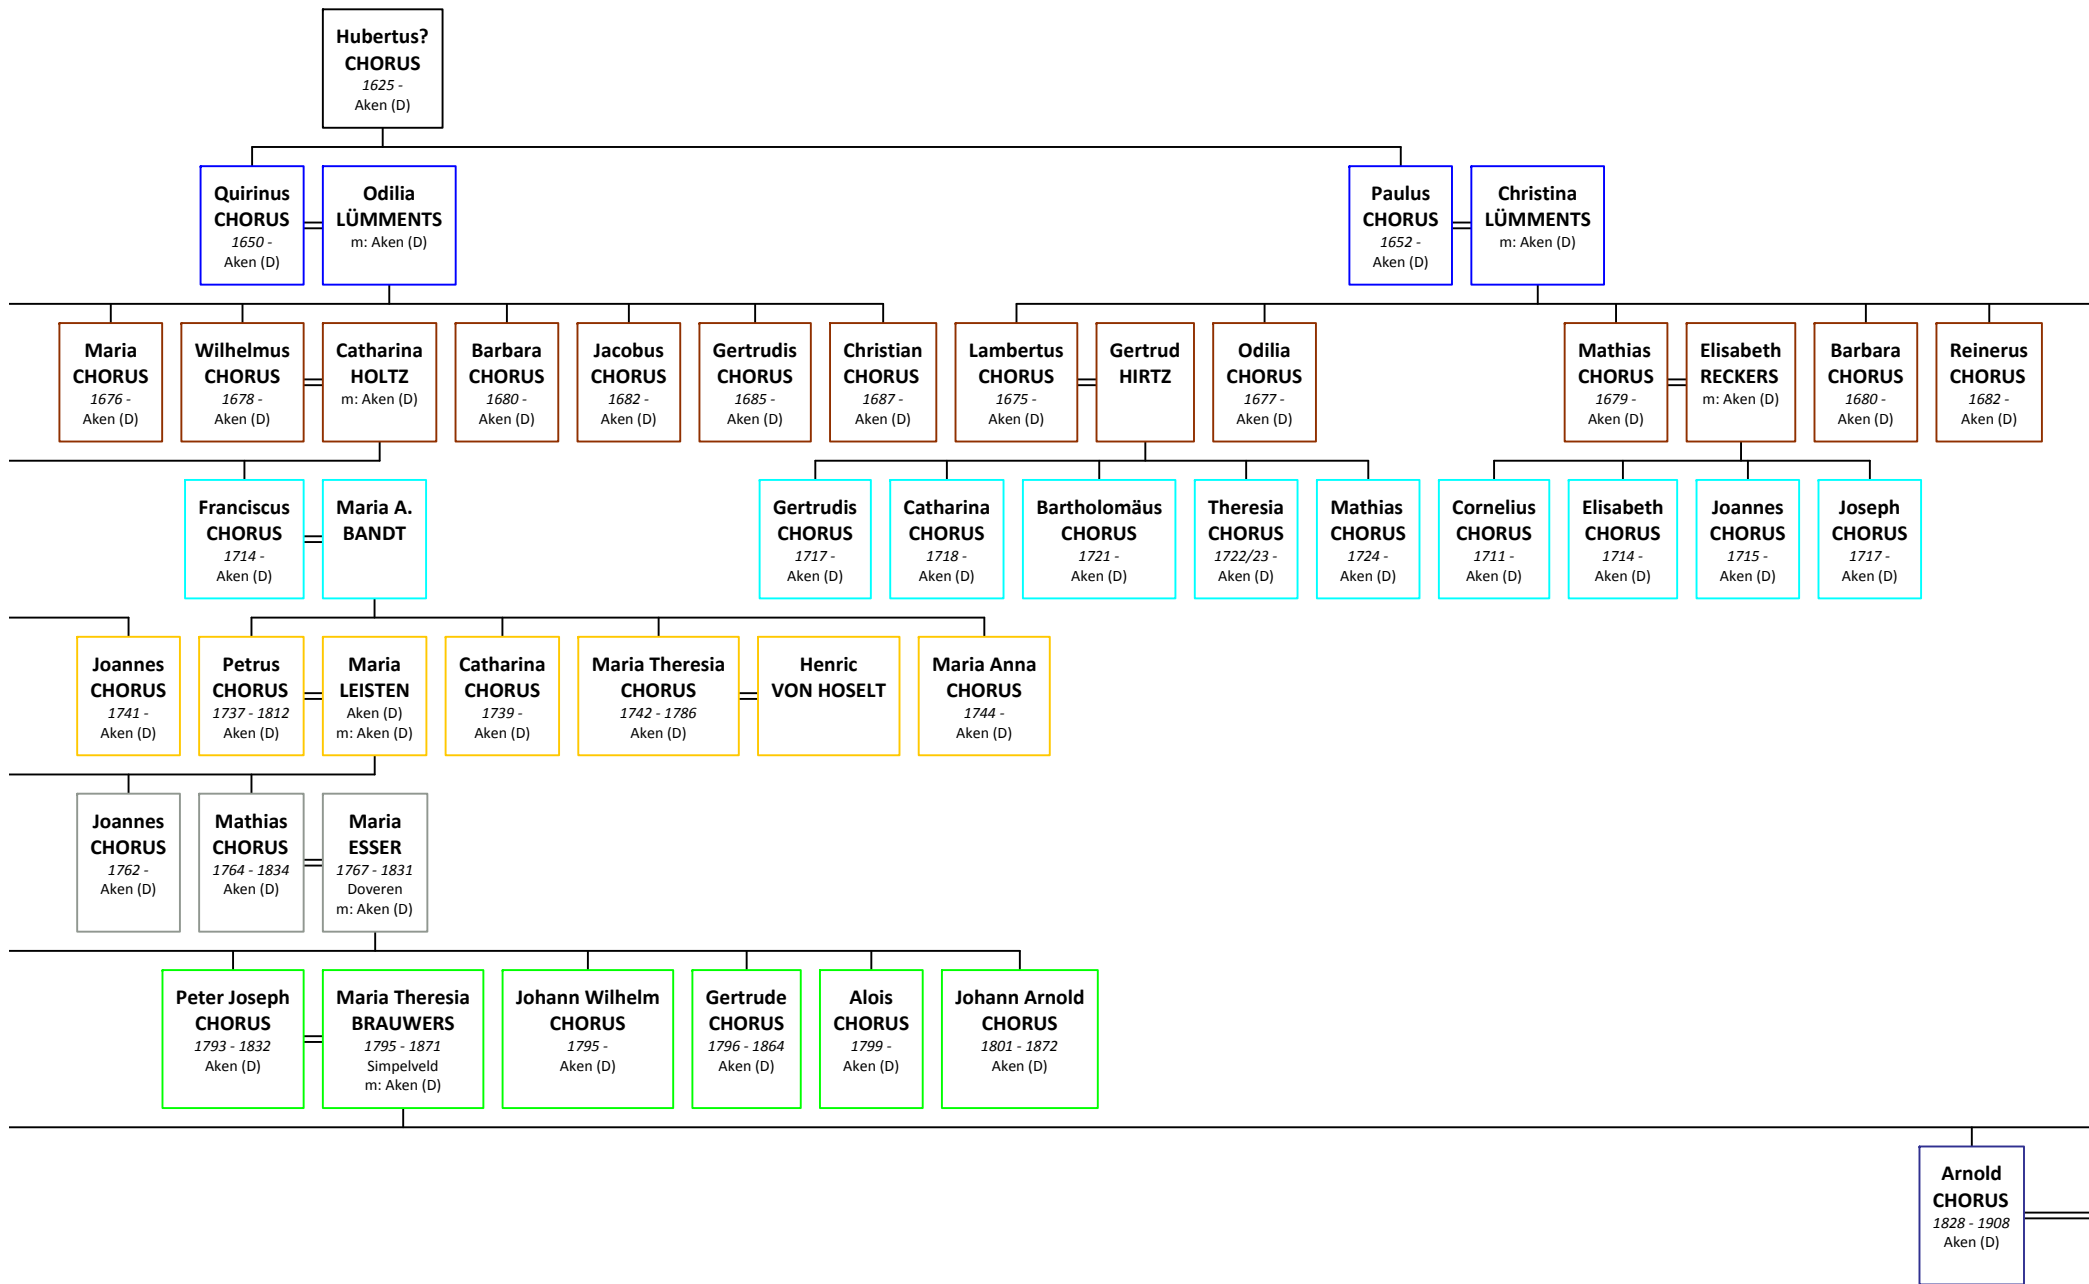

---

└───┘

---

**Hubert**  
**CHORUS**  
1826 - 1903  
Aken (D)

**Catharina**  
**DORTU**  
1832 - 1903

---

---

---

# Descendants of Hubertus? CHORUS

---

---

---

---

---

---

|